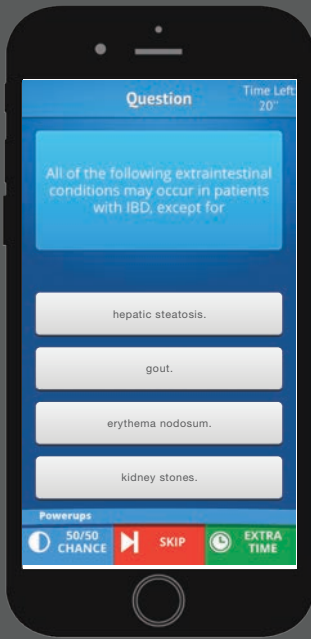

★ TOP DOG ★
CHALLENGE THE PACK

www.challengethepack.com

VS.

Think you're **Top Dog**?
Now's your chance to prove it!

Top Dog is a custom-designed app that allows employees to challenge each other to quiz games that reinforce key knowledge in areas of focus for your organization. Users compete to correctly answer the most questions and move up the leaderboards.

Top Dog is a fun and simple way to promote competition while increasing learning and engagement.

Challenge anyone on your team!

Reinforce knowledge

Answer multiple-choice questions!

Create your own categories

Earn badges and win!

Leaderboards display standings for your entire company!

Will you be Top Dog?

★ TOP DOG ★
CHALLENGE THE PACK

Think you're Top Dog? Now's your chance to prove it!

- Enter your own questions/categories and control various visual aspects of the game.
- Analyze data to identify training opportunities.
- Available on *all mobile platforms*.