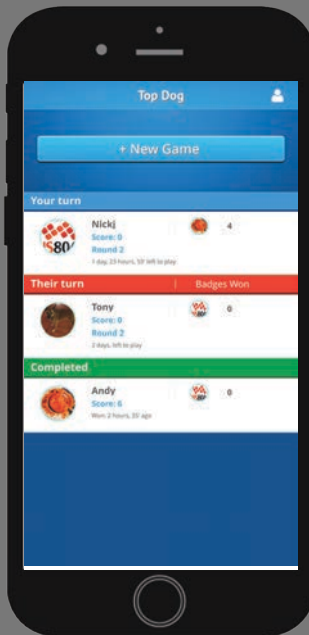

★ TOP DOG ★
CHALLENGE THE PACK

www.challengethepack.com

VS.

Think you're **Top Dog**?
Now's your chance to prove it!

Top Dog is a custom-designed app that allows employees to challenge each other to quiz games that reinforce key knowledge in areas of focus for your organization. Users compete to correctly answer the most questions and move up the leaderboards.

Top Dog is a fun and simple way to promote competition while increasing learning and engagement.

Challenge anyone on your team!

Reinforce knowledge

Answer multiple-choice questions!

Create your own categories

Earn badges and win!

Leaderboards display standings for your entire company!

Will you be Top Dog?

★ TOP DOG ★
CHALLENGE THE PACK

Think you're Top Dog? Now's your chance to prove it!

- Enter your own questions/categories and control various visual aspects of the game.
- Analyze data to identify training opportunities.
- Available on *all mobile platforms*.