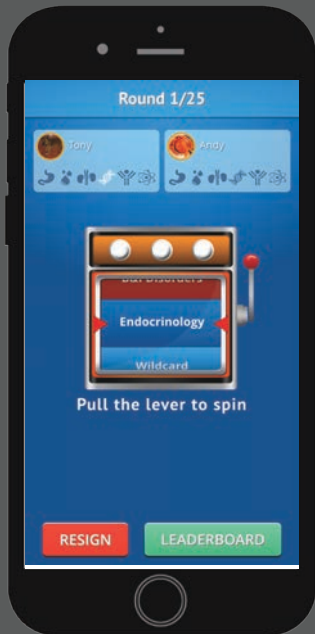

★ TOP DOG ★
CHALLENGE THE PACK

www.challengethepack.com

VS.

Think you're **Top Dog**?
Now's your chance to prove it!

Top Dog is a custom-designed app that allows employees to challenge each other to quiz games that reinforce key knowledge in areas of focus for your organization. Users compete to correctly answer the most questions and move up the leaderboards.

Top Dog is a fun and simple way to promote competition while increasing learning and engagement.

Challenge anyone on your team!

Reinforce knowledge

Answer multiple-choice questions!

Create your own categories

Earn badges and win!

Leaderboards display standings for your entire company!

Will you be Top Dog?

★ TOP DOG ★
CHALLENGE THE PACK

Think you're Top Dog? Now's your chance to prove it!

- Enter your own questions/categories and control various visual aspects of the game.
- Analyze data to identify training opportunities.
- Available on *all mobile platforms*.