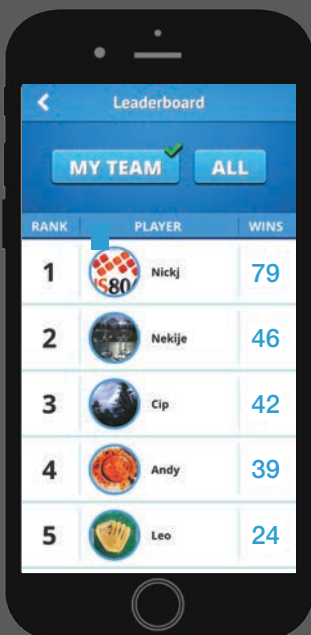

Top Dog is a fun and simple way to promote competition while increasing learning and engagement.

Challenge anyone on your team!

Reinforce knowledge

Answer multiple-choice questions!

Create your own categories

Earn badges and win!

Leaderboards display standings for your entire company!

Will you be Top Dog?

★ TOP DOG ★
CHALLENGE THE PACK

Think you're Top Dog? Now's your chance to prove it!

- Enter your own questions/categories and control various visual aspects of the game.
- Analyze data to identify training opportunities.
- Available on *all mobile platforms*.